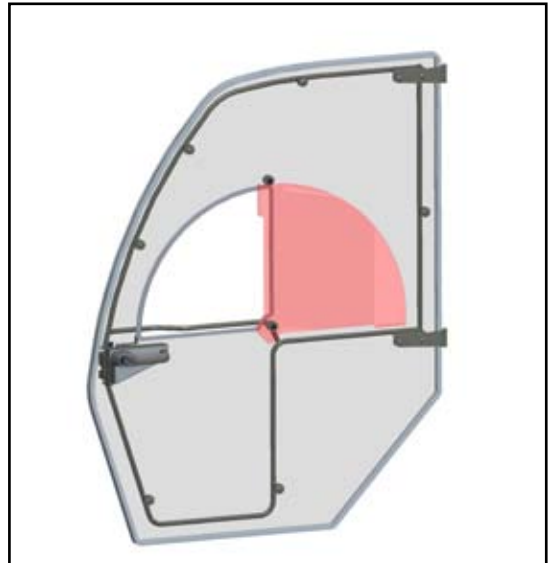

Drawing of Custom Products' Clearview Door.

COZY CLEARVIEW DOORS OFFER OPTIMUM VISIBILITY

The Cozy Clearview Door by Custom Products, Litchfield, MN, will be on display in the new products section at the GIE+Expo tradeshow October 29 through October 31 this year.

Featuring the latest in cab door design for utility vehicles, garden and compact utility tractors where visibility and weight are key factors, the Cozy Clearview Door is a new concept that greatly expands the viewing area of the operator by using a completely new approach in the design of the door frame. The Cozy Clearview Door also features a unique operable window for enhanced ventilation. Manufactured of shatter-proof acrylic material the Cozy Clearview Door is light weight, tough and yet cost effective.

Since 1962, Custom Products of Litchfield, Inc. has served off-highway OEMs and equipment dealers by designing and manufacturing the best looking, fitting and functioning cabs and operator protective structures. For more information call Custom Products at 1-800-CAB-LINE (800-222-5463) or go to 800cabline.com for more information.